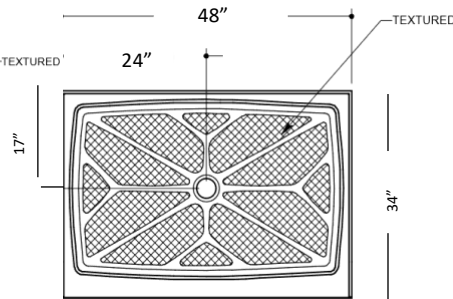

All Standard bases, have 1/4" allowances on sizing.

36 x 36 Single Entry Base

36 x 36 Double Entry Base

36 x 36 Neo Angle Base

32 x 48 Single Entry Base

34 x 48 Single Entry Base

36 x 48 Single Entry Base

32 x 60 Left Drain Base

32 x 60 Right Drain Base

42 x 42 Neo Angle Base

36 x 60 Single Entry Base