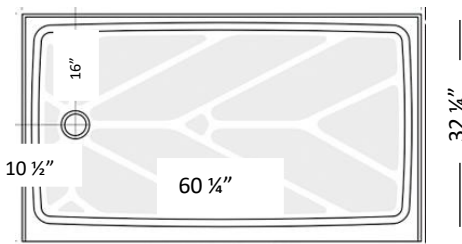

All Standard bases, have 1/4" allowances on sizing.

36 x 36 Single Entry Base

36 x 36 Double Entry Base

36 x 36 Neo Angle Base

32 x 48 Single Entry Base

34 x 48 Single Entry Base

36 x 48 Single Entry Base

32 x 60 Left Drain Base

32 x 60 Right Drain Base

42 x 42 Neo Angle Base

36 x 60 Single Entry Base