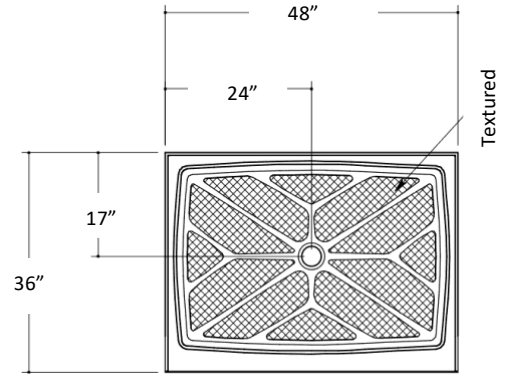

All Standard bases, have 1/4" allowances on sizing.

36 x 36 Single Entry Base

36 x 36 Double Entry Base

36 x 36 Neo Angle Base

32 x 48 Single Entry Base

34 x 48 Single Entry Base

36 x 48 Single Entry Base

32 x 60 Left Drain Base

32 x 60 Right Drain Base

42 x 42 Neo Angle Base

36 x 60 Single Entry Base