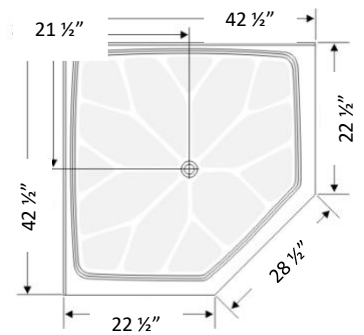

All Standard bases, have 1/4" allowances on sizing.

36 x 36 Single Entry Base

36 x 36 Double Entry Base

36 x 36 Neo Angle Base

32 x 48 Single Entry Base

34 x 48 Single Entry Base

36 x 48 Single Entry Base

32 x 60 Left Drain Base

32 x 60 Right Drain Base

42 x 42 Neo Angle Base

36 x 60 Single Entry Base