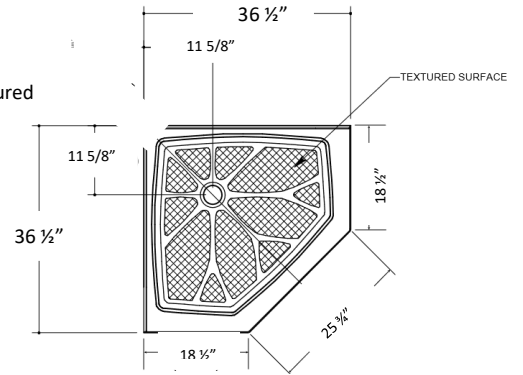

All Standard bases, have 1/4" allowances on sizing.

36 x 36 Single Entry Base

36 x 36 Double Entry Base

36 x 36 Neo Angle Base

32 x 48 Single Entry Base

34 x 48 Single Entry Base

36 x 48 Single Entry Base

32 x 60 Left Drain Base

32 x 60 Right Drain Base

42 x 42 Neo Angle Base

36 x 60 Single Entry Base