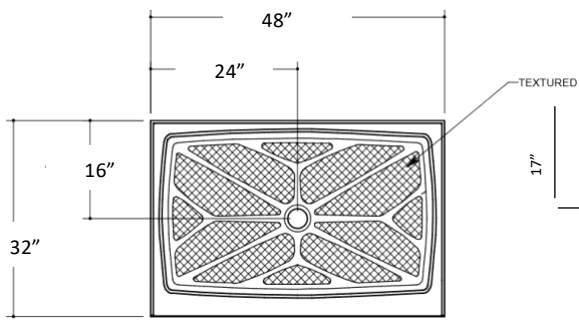

All Standard bases, have 1/4" allowances on sizing.

36 x 36 Single Entry Base

36 x 36 Double Entry Base

36 x 36 Neo Angle Base

32 x 48 Single Entry Base

34 x 48 Single Entry Base

36 x 48 Single Entry Base

32 x 60 Left Drain Base

32 x 60 Right Drain Base

42 x 42 Neo Angle Base

36 x 60 Single Entry Base