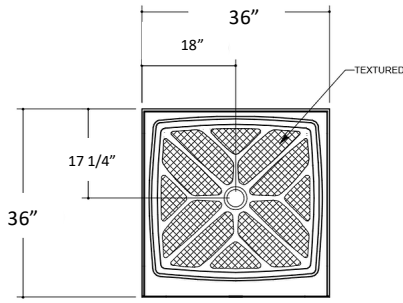

All Standard bases, have 1/4" allowances on sizing.

36 x 36 Single Entry Base

36 x 36 Double Entry Base

36 x 36 Neo Angle Base

32 x 48 Single Entry Base

34 x 48 Single Entry Base

36 x 48 Single Entry Base

32 x 60 Left Drain Base

32 x 60 Right Drain Base

42 x 42 Neo Angle Base

36 x 60 Single Entry Base