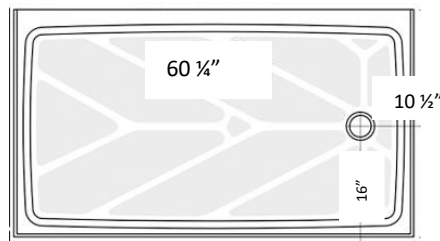

All Standard bases, have 1/4" allowances on sizing.

36 x 36 Single Entry Base

36 x 36 Double Entry Base

36 x 36 Neo Angle Base

32 x 48 Single Entry Base

34 x 48 Single Entry Base

36 x 48 Single Entry Base

32 x 60 Left Drain Base

32 x 60 Right Drain Base

42 x 42 Neo Angle Base

36 x 60 Single Entry Base