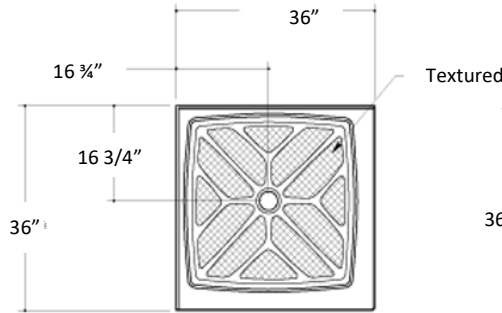

All Standard bases, have 1/4" allowances on sizing.

36 x 36 Single Entry Base

36 x 36 Double Entry Base

36 x 36 Neo Angle Base

32 x 48 Single Entry Base

34 x 48 Single Entry Base

36 x 48 Single Entry Base

32 x 60 Left Drain Base

32 x 60 Right Drain Base

42 x 42 Neo Angle Base

36 x 60 Single Entry Base