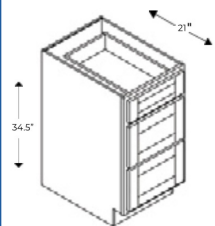

VANITY DRAWER BASE CABINET

3 Drawers

Name	Size	Paint	Stain
AGDB12	12w x 34.5 x 21d	$399	$459
AGDB15	15w x 34.5 x 21d	$409	$471
AGDB18	18w x 34.5 x 21d	$419	$482
AGDB21	21w x 34.5 x 21d	$429	$494
AGDB24	24w x 34.5 x 21d	$439	$505