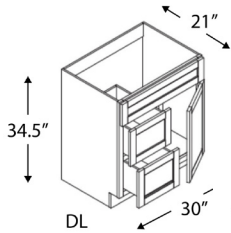

VANITY SINK BASE COMBO 30"

2 Doors, 1 False Drawer

Name	Size	Paint	Stain
AGD3021DL	30w x 34.5 x 21d	$799	$919
AGD3021DR	30w x 34.5 x 21d	$799	$919

Two deep drawers, 12" wide