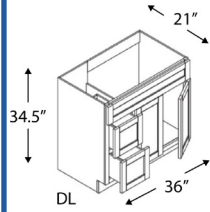

VANITY SINK BASE COMBO 36"