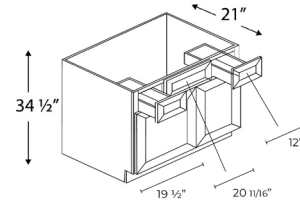

VANITY SINK BASE COMBO 42"

1 Drawer Left, 1 Drawer Right, Sink Centered

Name	Size	Paint	Stain
AGD4221	42w x 34.5 x 21d	$899	$1,034