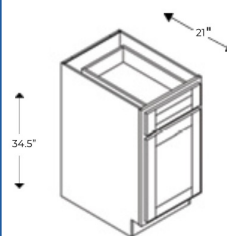

VANITY SINK BASE COMBO 60"

1 Door, 1 Drawer

Name	Size	Paint	Stain
AGB12	12w x 34.5 x 21d	$299	$344
AGB15	15w x 34.5 x 21d	$325	$374
AGB18	18w x 34.5 x 21d	$349	$402