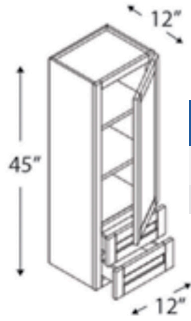

VANITY COUNTERTOP LINEN CABINET

1 Door, 2 Drawers

Name	Size	Wt	Paint	Stain
DV1245	12w x 45w x 12d	45 lb	$579	$699