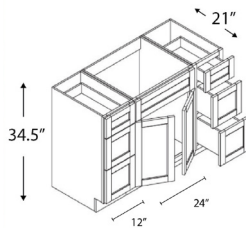

Two deep drawers, 12" wide

VANITY SINK BASE COMBO 36"

2 Doors, 2 Drawers

Name	Size	Paint	Stain
AGD3621DL	36w x 34.5 x 21d	\$899	\$1,034
AGD3621DR	36w x 34.5 x 21d	\$899	\$1,034

VANITY SINK BASE COMBO 48"/60"