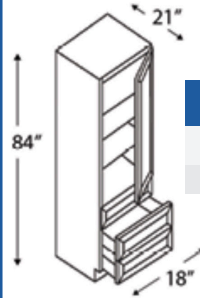

Name	Size	Wt	Paint	Stain
DV1245	12w x 45w x 12d	45 lb	\$579	\$699

VANITY LINEN CABINET

1 Door, 2 Drawers

Name	Size	Wt	Paint	Stain
SVA188421	18w x 81w x 21d	149 lb	\$1299	\$1528

VANITY KNEE DRAWER

1 Drawer

Name	Size	Paint	Stain
AGD24	24w x 7h x 21d	\$149	\$172
AGD30	30w x 7h x 21d	\$175	\$202
AGD36	36w x 7h x 21d	\$199	\$229