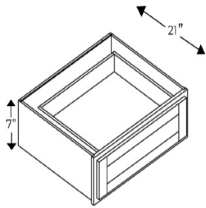

Name	Size	Wt	Paint	Stain
DV1245	12w x 45w x 12d	45 lb	\$579	\$699

VANITY LINEN CABINET

1 Door, 2 Drawers

Name	Size	Wt	Paint	Stain
SVA188421	18w x 81w x 21d	149 lb	\$1299	\$1528

VANITY KNEE DRAWER

1 Drawer

Name	Size	Paint	Stain
AGD24	24w x 7h x 21d	\$149	\$172
AGD30	30w x 7h x 21d	\$175	\$202
AGD36	36w x 7h x 21d	\$199	\$229