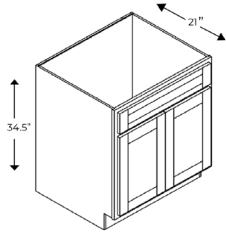

Agean.com
 9756 Princeton Glendale Rd,
 West Chester, OH 45246
 Phone: 513-874-3331

AGEAN CABINETS

VANITY SINK BASE CABINET

2 Doors, 1 False Drawer

Name	Size	Paint	Stain
AGD2421	24w x 34.5 x 21d	\$499	\$574
AGD2721	27w x 34.5 x 21d	\$525	\$604
AGD3021	30w x 34.5 x 21d	\$550	\$633
AGD3321*	33w x 34.5 x 21d	\$575	\$662
AGD3621	36w x 34.5 x 21d	\$599	\$689