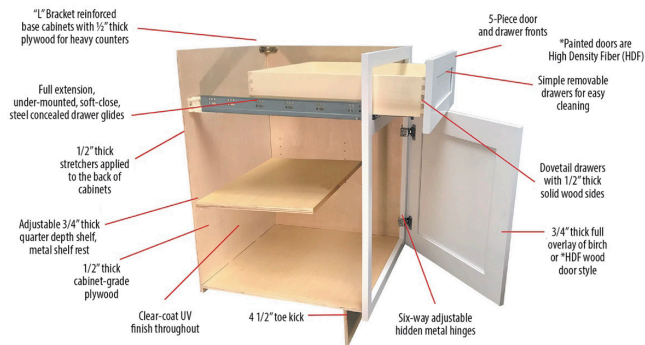

TOUCH UP KIT $25

CABINET FILLERS

Fillers

Name	Size	Paint	Stain
AGF336	3w x 36h x 3/4 d	$35	$41