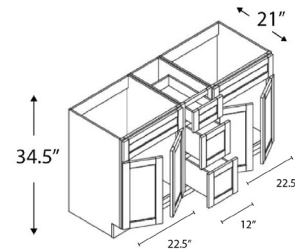

VANITY SINK BASE COMBO 60"

3 Drawers Middle, Double Sink

Name	Size	Paint	Stain
AGD6021DD	60w x 34.5 x 21d	$1,299	$1,494